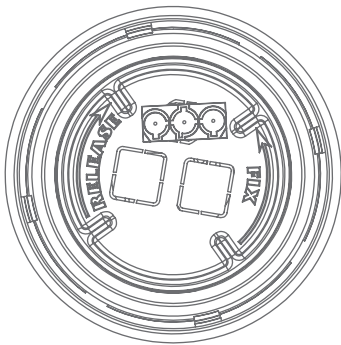

Cable length:
400mm with Wieland
connector

Installation opening:
 $\varnothing 80 \begin{matrix} +0.5 \\ -0.5 \end{matrix}$ mm

Installation in table material:
MFC without glue
Other materials with glue

Table thickness:
Min 9mm

Material:
Aluminum
Plastic
Stainless steel

Power sockets

Type F
Type J
Type L
Type E
Type B
Type K
(only white)

Communications with cable

Audio
RJ CAT6
VGA
DP port

USB charger 2 port

Communications without cable

RJ CAT 6
USB
HDMI

Cable carrier

SECTION B-B
SCALE 1:2

Cable holder