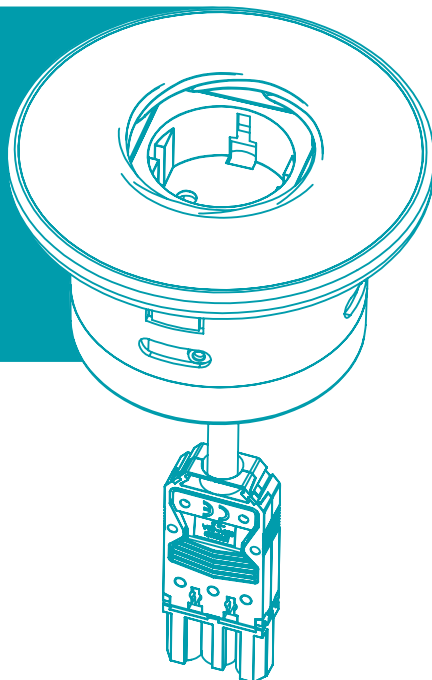

Cable length:
400mm with Wieland
connector

Installation opening:
 $\varnothing 80 \begin{matrix} +0.5 \\ -0.5 \end{matrix}$ mm

Installation in table material:
MFC without glue
Other materials with glue

Table thickness:
Min 9mm

Material:
Aluminum
Plastic
Stainless steel

Power sockets

Type F
Type J
Type L
Type E
Type B
Type K
(only white)

Communications with cable

Audio
RJ CAT6
VGA
DP port

USB charger 2 port

Communications without cable