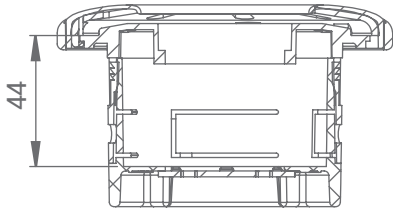

Cable length:
400mm with Wieland
connector

Installation opening:
 $\varnothing 80 \begin{matrix} +0.5 \\ -0.5 \end{matrix}$ mm

Installation in table material:
MFC without glue
Other materials with glue

Table thickness:
Min 9mm

Material:
Aluminum
Plastic
Stainless steel

Power sockets

Type F
Type J
Type L
Type E
Type B
Type K
(only white)

Communications with cable

Audio
RJ CAT6
VGA
DP port

USB charger 2 port

Communications without cable

RJ CAT 6
USB
HDMI

Cable carrier

SECTION B-B
SCALE 1:2

Cable holder