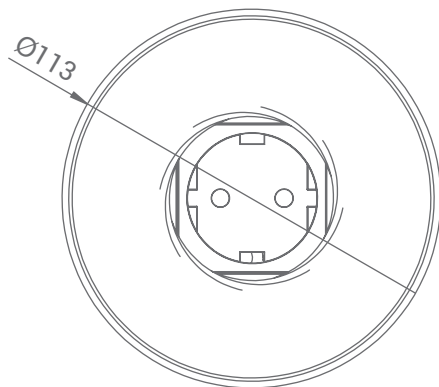

Cable length:
400mm with Wieland
connector

Installation opening:
 $\varnothing 80 \begin{matrix} +0.5 \\ -0.5 \end{matrix}$ mm

Installation in table material:
MFC without glue
Other materials with glue

Table thickness:
Min 9mm

Material:
Aluminum
Plastic
Stainless steel

Power sockets

Type F
Type J
Type L
Type E
Type B
Type K
(only white)

Communications with cable

Audio
RJ CAT6
VGA
DP port

USB charger 2 port

Communications without cable

RJ CAT 6
USB
HDMI

Cable carrier

SECTION B-B
SCALE 1:2

Cable holder